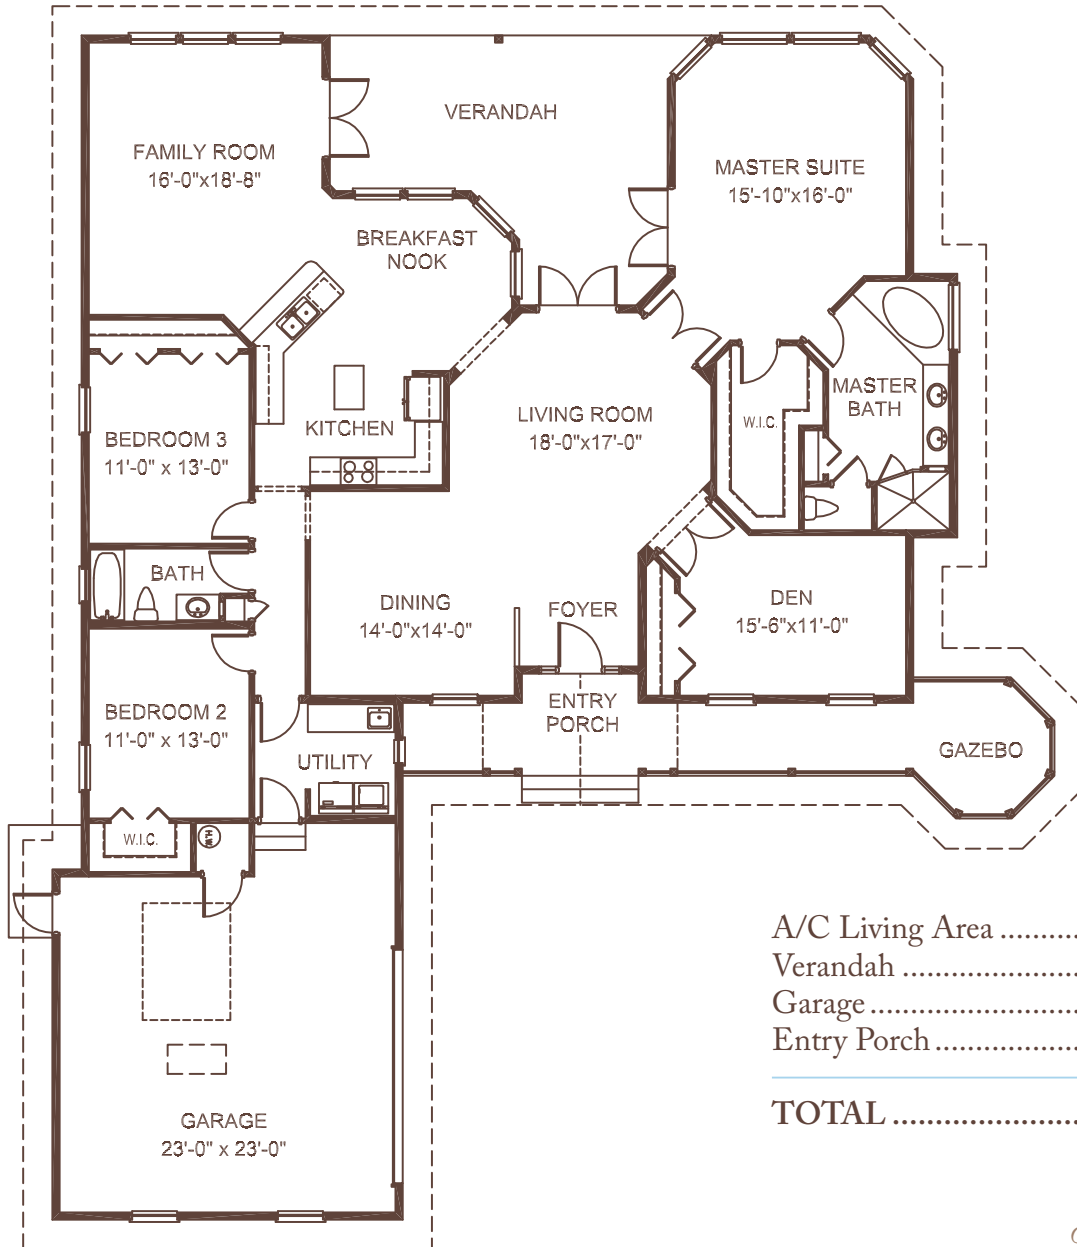

Horse Creek

Estero

Estero

3 Bedroom | 2 Bath | Den | Living & Family Room | 2-Car Garage

A/C Living Area	2,517 Sq. Ft.
Verandah	334 Sq. Ft.
Garage	617 Sq. Ft.
Entry Porch	272 Sq. Ft.
<hr/>	
TOTAL	3,740 Sq. Ft.